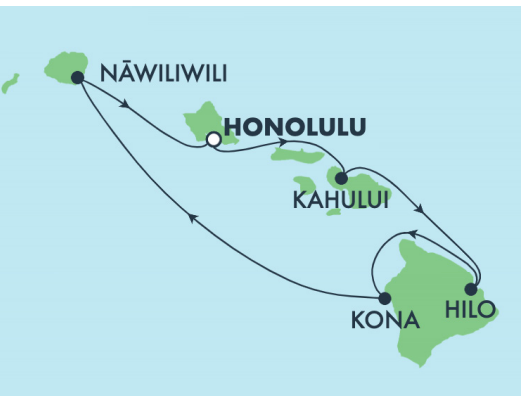

THINKING HAWAI'I? THINK NCL

SEE 4 ISLANDS IN 7 DAYS
DEPARTS EVERY SATURDAY YEAR-ROUND
OVERNIGHT STAYS IN MAUI & KAUA'I

NCL NORWEGIAN
CRUISE LINE®

BEST CRUISE LINE FOR
HAWAI'I & THE PACIFIC
2023 TRAVEL WEEKLY
READERS' CHOICE AWARDS

WORLD'S LEADING
CRUISE LINE
WORLD TRAVEL AWARDS
8 YEARS IN A ROW

©2024 NCL Corporation Ltd. Ships' Registry: Bahamas and USA. 1489000 02/24

NOW'S THE TIME TO BOOK YOUR NEXT HAWAI'I CRUISE

DAY 1 | HONOLULU, O'AHU

DAYS 2 & 3 | KAHULUI, MAUI

DAY 4 | HILO, HAWAI'I

DAY 5 | KONA, HAWAI'I

DAYS 6 & 7 | NĀWILIWILI, KAUA'I

www.cruiseconnections.co.nz

Tel: 09 972 2030 • 0800 500 180

1B Roberta Ave, Glendowie, Auckland E: enquiries@cruiseconnections.co.nz